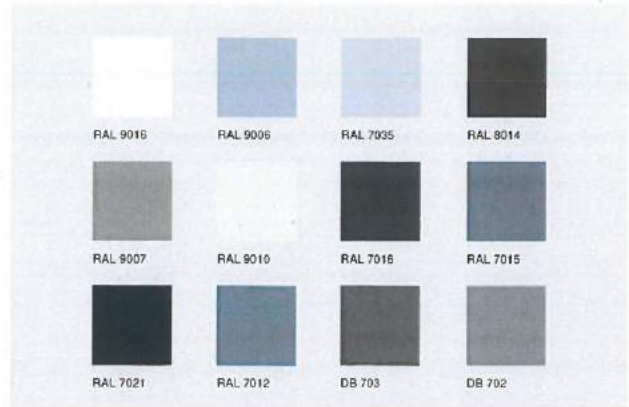

WAREMA Colour World - Highlight

12 DB and RAL basic colours are the basis of our WAREMA Colour World. We thus offer you selected standard colours which satisfy all current colour requirements. Furthermore select five surfaces in order to perfectly adapt the gloss level and structure to the corresponding structural condition.

WAREMA Colour World - Variation

Use the option of variation with another 50 RAL basic colours and four finishes. This fulfils any of your architectural colour dream!

WAREMA Colour World - Individual

The category "Individual" with more than 180 powder colours is the perfect complement to the WAREMA Colour World. The surface quality available for this category is provided on request.